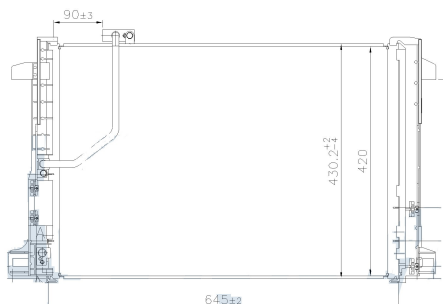

IMS C1227

C-CLASS W 204 (07-)
645 x 420 x 16 mm
OE Ref.:2045000654
Nissen's:940035
IMS Ref.:-----