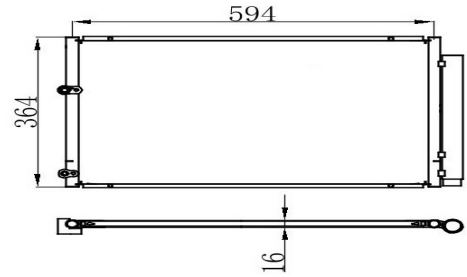

REIZ/GRX122(05-)

666X 348X 16mm

OEM: 88460-30881

NISSENS: 940711

IMS Ref: -----

IMS C1109

TOYOTA PRUIS 04-07

594X 364X 16mm