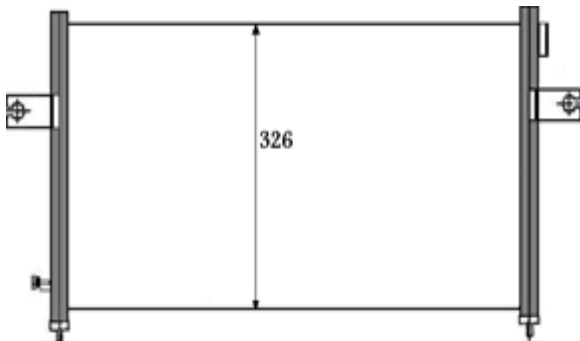

IMS C1062

NISSAN ARMADA (2004-2007)
647 x 486 x 16 mm
OE Ref.: 7812A156
Nissen's.:940503
IMS Ref: ----

IMS C1065

Same C301

NISSAN PICK UP D22 (98-2005)
710 X 326 X 16 mm
OE Ref.:92110-25401
Nissan's 94759
IMS Ref.:296-D