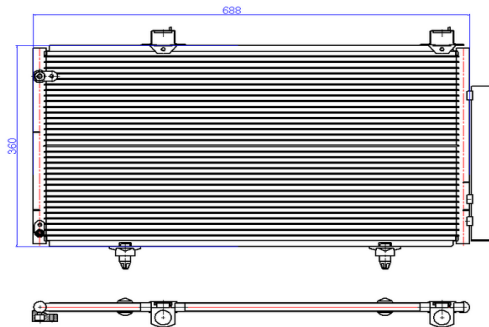

IMS C1077

TOYOTA ECHO 1.5 L I4 (2003-2005)
693 X 356 X 16mm
OEM: 8450-52151/52050
DPI: 3267
IMS Ref: -----