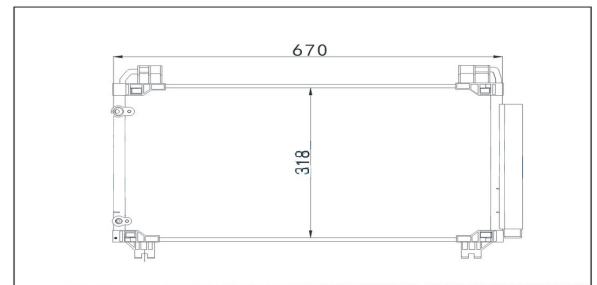

IMS C1216

TOYOTA YARIS 2014

318X 670X 12mm

OEM: 88460-0D380

IMS Ref: -----

NISSENS: