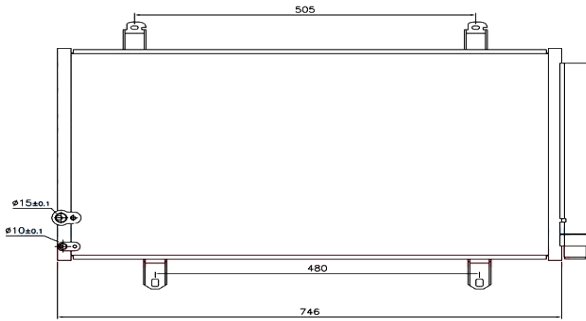

IMS C1075

TOYOTA CAMRY 2.5 i 16V (2012-2014)
746 x 366 x 16 mm
OEM: 8846006230
NISSENS No.:940037
IMS Ref: -----