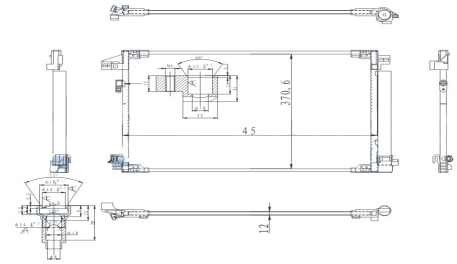

IMS C1231

TOYOTA COROLLA 2018-2020

OEM: 884A0-12040

IMS Ref: -----

370X 645X 12mm

NISSENS: