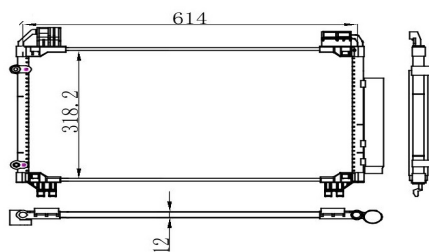

IMS C1218

TOYOTA YARIS 2018

318.2X 614X 12mm

OEM:88460-0D390

DPI:

IMS Ref: