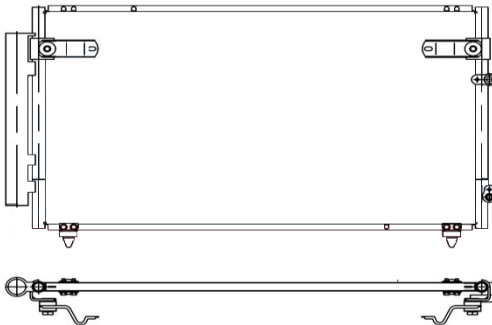

IMS C1043

TOYOTA LEXUS GS 300 (98-04)

694 x 394 x 16 mm

OEM: 88460-30780/8846030790

NISSENS No.: 940368

IMS Ref: -----