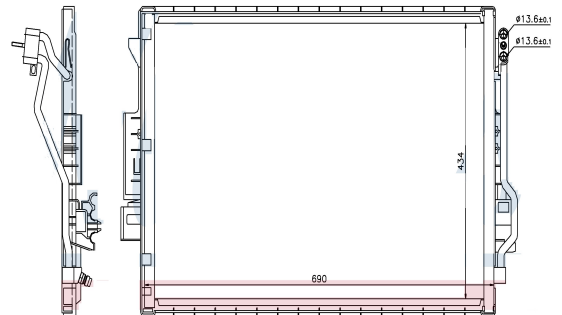

IMS C1228

CL-CLASS W 216 (05-)
690 x 434 x 16 mm
OE Ref.:2215001354
Nissen's:940137
IMS Ref.:-----