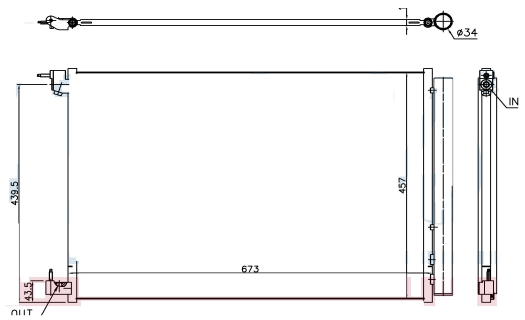

IMS C1226

E-CLASS W 213, 238 (16-)
673 x 457 x 12 mm
OE Ref.:0995001354
Nissen's:940519
IMS Ref.:-----