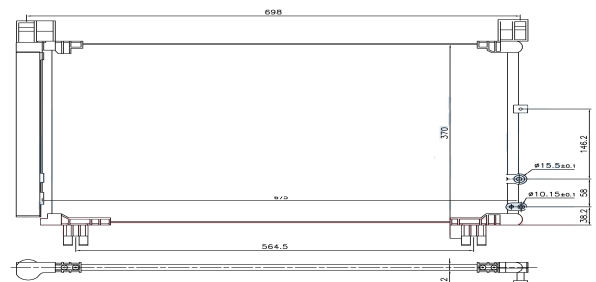

780X 408X 16mm

OEM:81021-PA16

DPI:

IMS Ref:

IMS C1225

TOYOTA LEXUS IS 2014

370X 698 X 12mm

OEM : 88460-53080