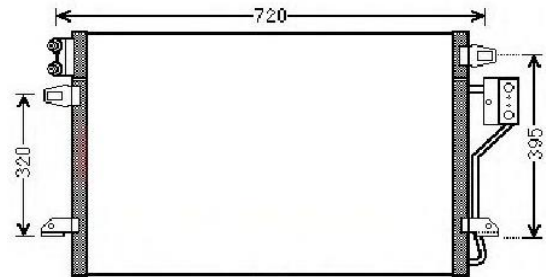

IMS C1087

HYUNDAI\KIA SONATA 2.4 i 16V

720 X 320X 16mm

OE Ref.:97606-3K160

IMS Ref.:---

NISSENS No.94804