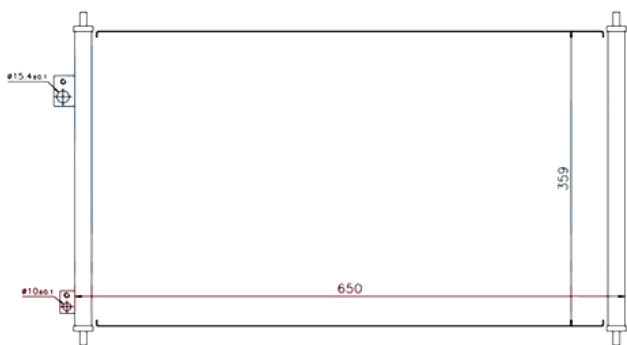

IMS C925

HONDA CIVIC 2001- 2005

650 X 359 X 16 mm

OE Ref.: 80110S5A003

Nissen's 94771

IMS Ref.:-----