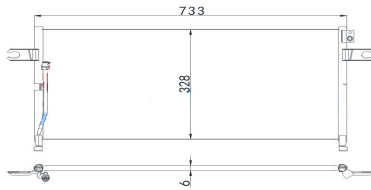

IMS C1129

NISSAN PATROL

OEM:92110-01J00

NISSENS: -----

IMS Ref: -----