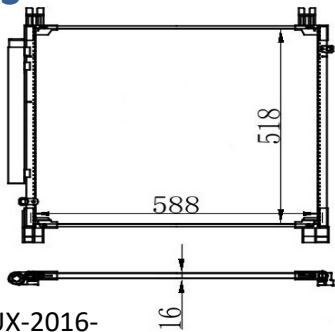

IMS C1123

TOYOTA HILUX-2016-
VIGO/REVO '15-

588X 518X 16mm

OEM: 88460-0K350

NISSENS: 940799

IMS Ref: -----