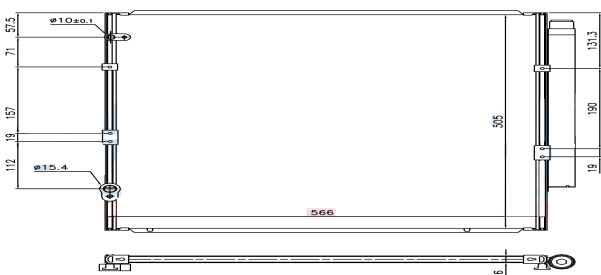

IMS C1134

TOYOTA LAND CRUISER PRADO J70

556X 505X 16mm

OEM: 8846160160

NISSENS: 940712

IMS Ref: -----