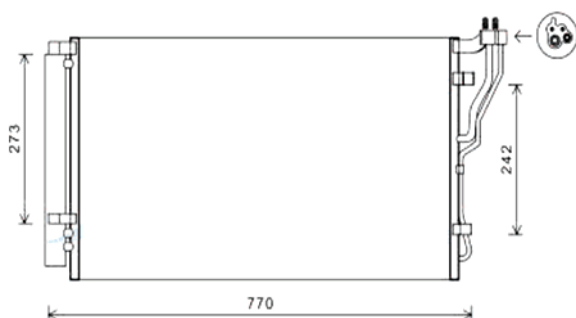

IMS C1003 Same C1080

HYUNDAI SONATA (-10)

715 X 382 X 12 mm

OE Ref.: 976063R000

Nissen's: 940347

IMS Ref.:6273