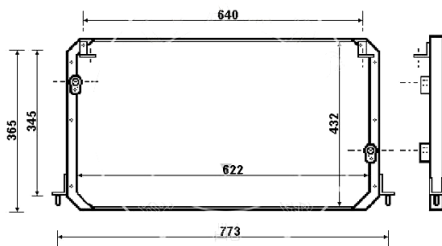

IMS C1088

NISSAN SUNNY 2012-2014
512 X 398X 16mm
OEM: 92100-1HC1A
Ref:-----
IMS Ref: -----