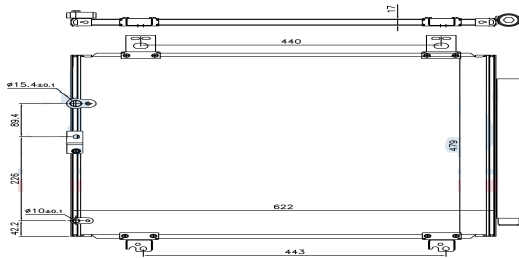

IMS C1130

TOYOTA INOVA

607X 516X 12mm

OEM: 88460-0K330

NISSENS: 740799

IMS Ref: -----

IMS C1131

TOYOTA HAICE