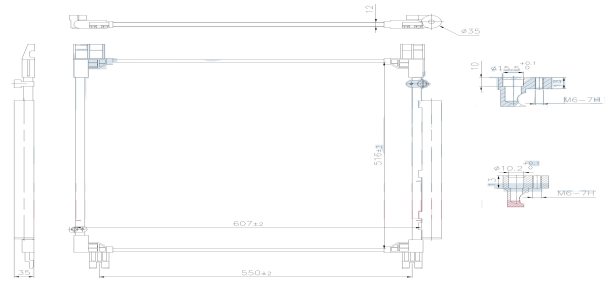

IMS C1130

TOYOTA INOVA

607X 516X 12mm

OEM: 88460-0K330

NISSENS: 740799

IMS Ref: -----

IMS C1131

TOYOTA HAICE