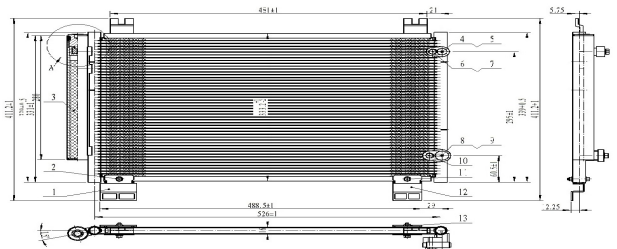

IMS C1219

TOYOTA YARIS 2017

411X 526X 16mm

OEM:88460-0D540

DPI:

IMS Ref: