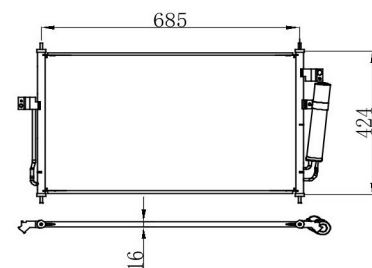

IMS C1135

ISUZU D-MAX 14

685X 424X 16 mm

OEM:898052635

NISSENS: -----

IMS Ref: -----