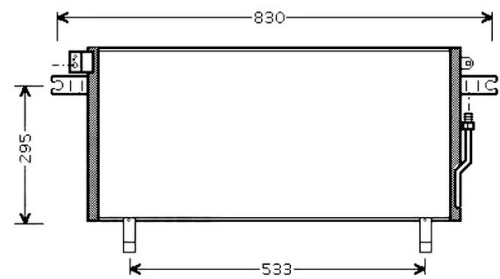

IMS C1124

NISSAN PATHFINDER 4WD V6
3.3L (97-12)

830X 295 X 16mm

OEM: 92110-2W100

NISSENS: -----

IMS Ref: -----