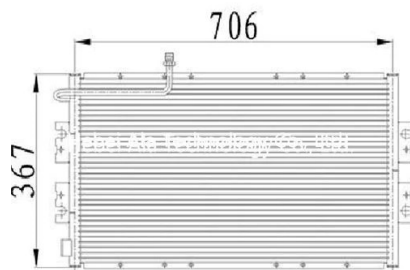

IMS Ref: -----

IMS C1120

MITSUBISHI LANCER 96-00

660X 285X 16mm

OEM: MR360275

NISSENS: 94357

IMS Ref: -----

IMS C1128