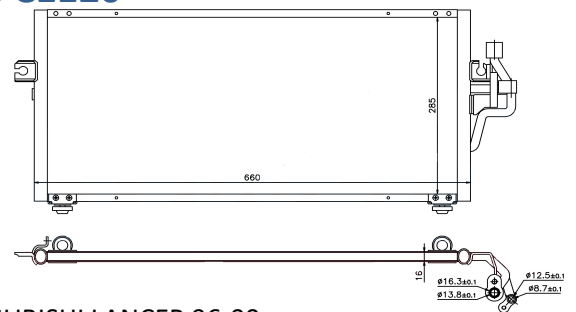

IMS C1120

MITSUBISHI LANCER 96-00

660X 285X 16mm

OEM: MR360275

NISSENS: 94357

IMS Ref: -----