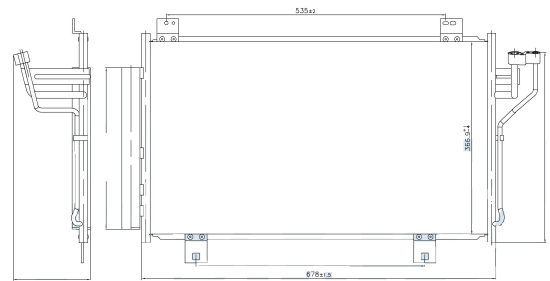

IMS C1133

MAZDA 3 (BM)

678X 366X 16mm

OEM : GHR161480

NISSENS: 940575

IMS Ref: -----