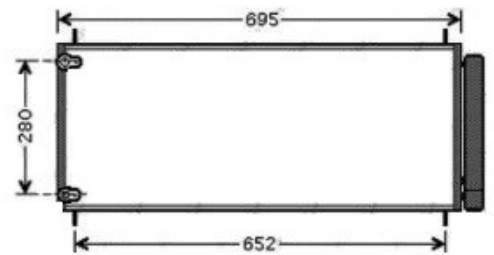

IMS C1089

TOYOTA COROLLA 1.3 i 16V/1.4 D4D/1.4 i 16V -2006

695 x 280 x 16mm

OEM: 88450-12290/88450-12280/88450-02410

NISSENS No : 940036

IMS Ref: -----