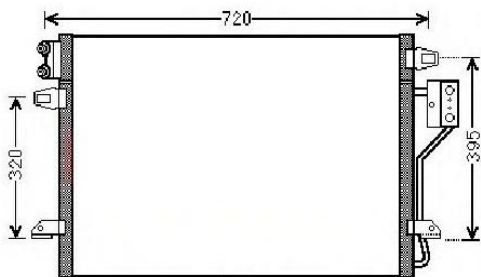

IMS C1091

DODGE CARAVAN

665 X 504 X 16mm

OE Ref.:4677782AA

IMS Ref.:---

NISSENS No.940098