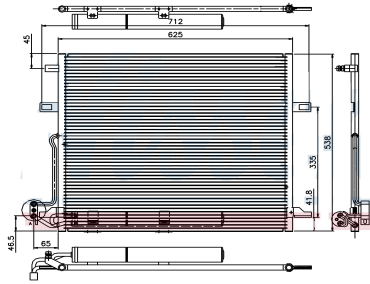

IMS C1229

GL-CLASS W 164 (06-)

570 x 530 x 18 mm

OE Ref.:A251500054

Nissen's:94897

IMS Ref.:-----