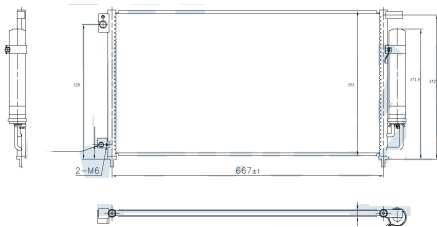

IMS C1246

ACCORD L4/V6 2.4/3.0 03-07 SDN

OEM: 80110SDAA01

IMS Ref: -----

667X 353X 16mm

NISSENS:940926