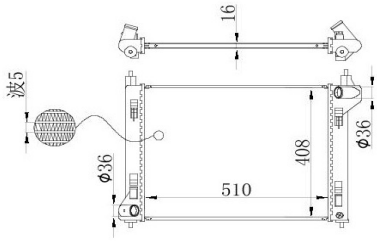

IMS C1230

Nissan Sentra

OEM : 92100-3ST0A

IMS Ref: -----

510X 408 X 16mm

NISSENS: